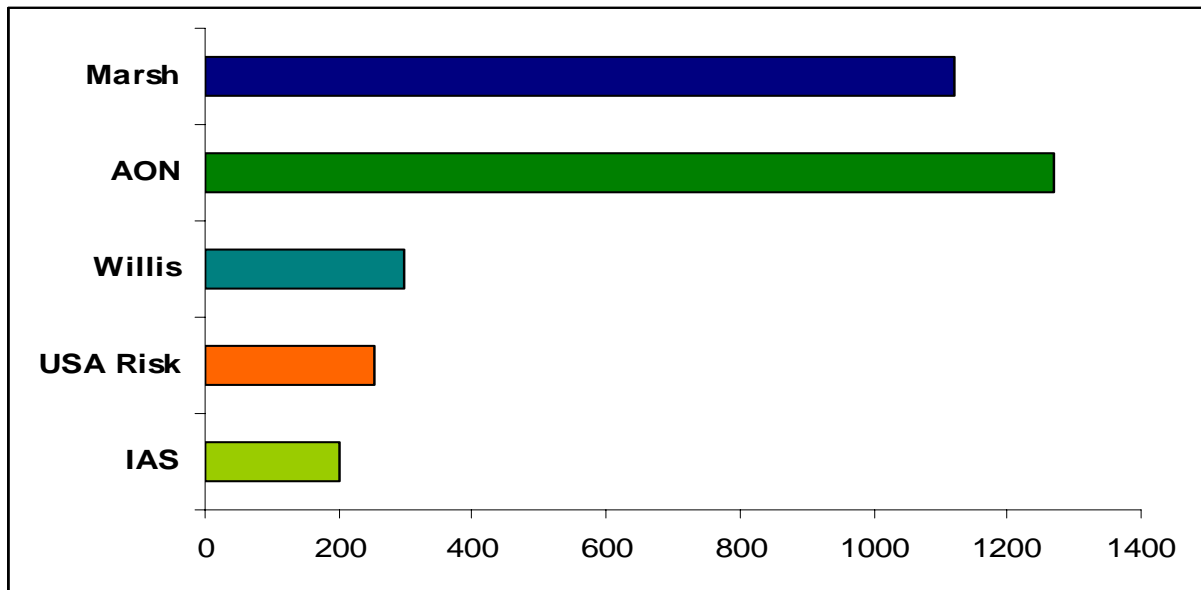

2008 Captive Global Statistics

Overall Statistics

Manager	Captives Managed	Domiciles	Staff
Marsh	1120	31	444
AON	1269	32	500
Willis	298	19	118
USA Risk	254	14	67
IAS	200	2	99

Number of Active Captives Managed