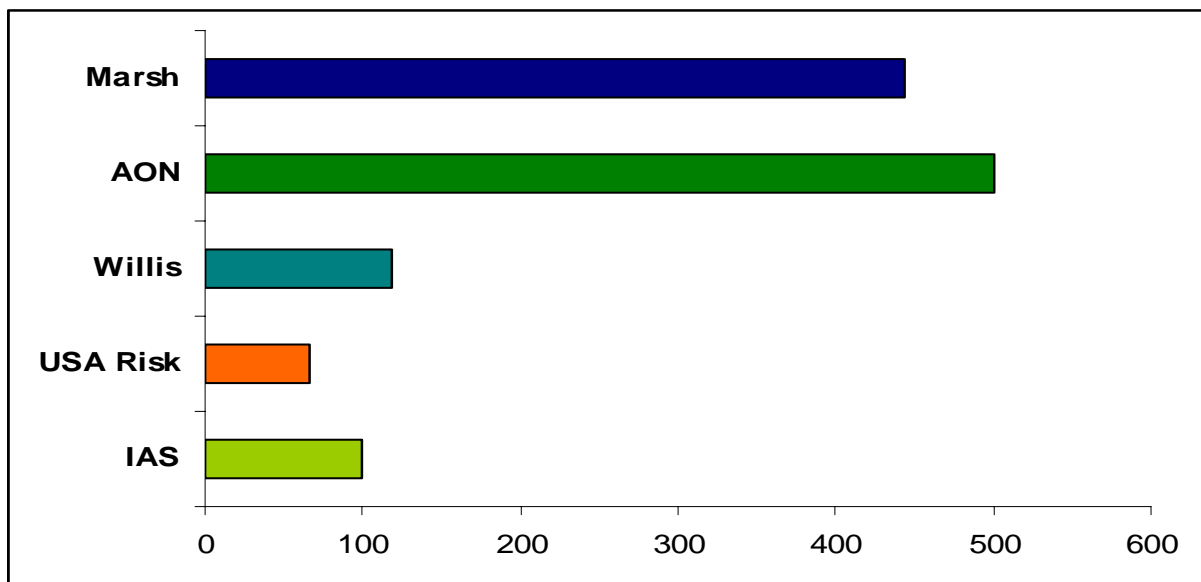

Number of Staff

Source: Business Insurance Marsh 2009